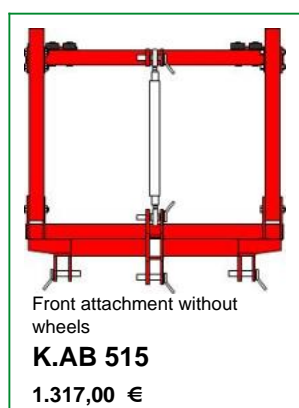

Árak: EURÓ-ban + 27% Áfa! 2363 Felsőpakonyi paritáson.

Árlista, érvényes: 2021 március 15-től. Megrendelés: info@kertcenter.com