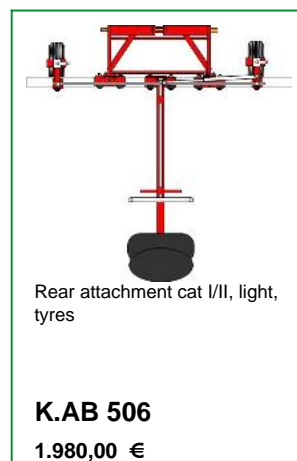

Árak: EURÓ-ban + 27% Áfa! 2363 Felsőpakonyi paritáson.

Árlista, érvényes: 2021 március 15-től. Megrendelés: info@kertcenter.com